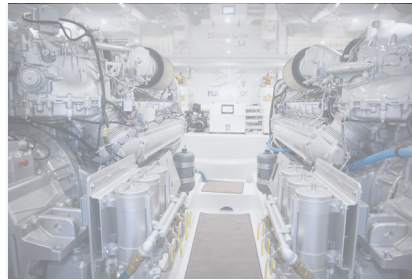

MAKE WATER HANDS-ON SEMI AUTOMATIC OPERATION

SXIII SEMI AUTOMATIC

SeaXchange WaterMaker

Spot Zero's SXIII SeaXchange WaterMaker provides compact, durable, industry leading performance. The SXIII series offers traditional, semi-automatic operation, featuring automated diversion valves and concentrate pressure valve for precise, hands-on control. A hi-def LCD screen displays critical performance readings, above a responsive keypad, for easy of system navigation and operation.

SEAWATER

230V/60 Hz
220V/50 Hz
1 Phase

KEY BENEFITS

- Traditional, hands-on operation
- Turn seawater into freshwater anytime, anywhere in the world
- Never run out of water
- Compact and overbuilt
- Quiet, powerful and energy efficient
- Confidently extend your trip

MODEL SXIII	600	900	1200	1800	2200
SW Capacity per day (gal / L)	600 / 2271	900 / 3407	1200 / 4542	1800 / 6814	2200 / 8328
SW Capacity per hour (gal / L)	25 / 95	38 / 144	50 / 189	75 / 284	92 / 348